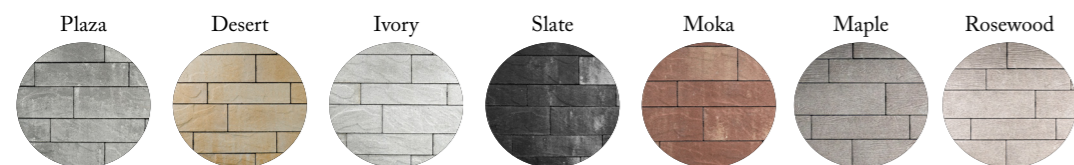

Patterns are for design inspiration only. The installer is responsible to calculate & purchase the correct amount of material