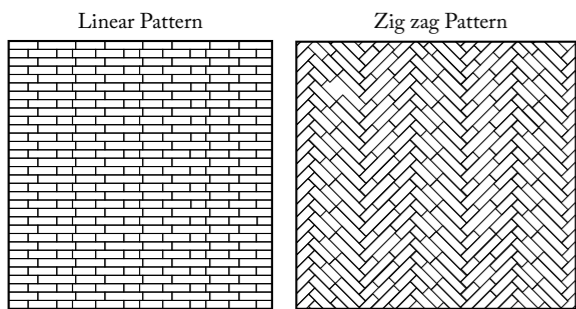

RANDOM PATTERN