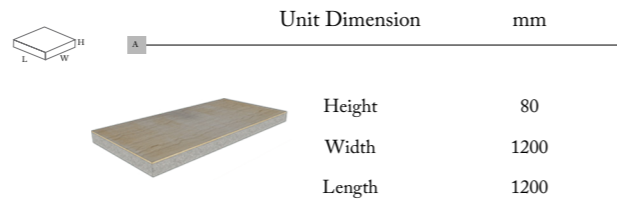

## SLABS 120X120

Description: Slab Texture: Flat, Riven, Mondrian

### PATTERN OVERVIEW

Specification Per Pallet	Imperial	Metric
Cubing	92.96 ft <sup>2</sup>	8.64m <sup>2</sup>
Approx.Weight	3695.30 lbs	1676.16kg
Number of Row	6	
Coverage of Row	15.49 ft <sup>2</sup>	1.44m <sup>2</sup>