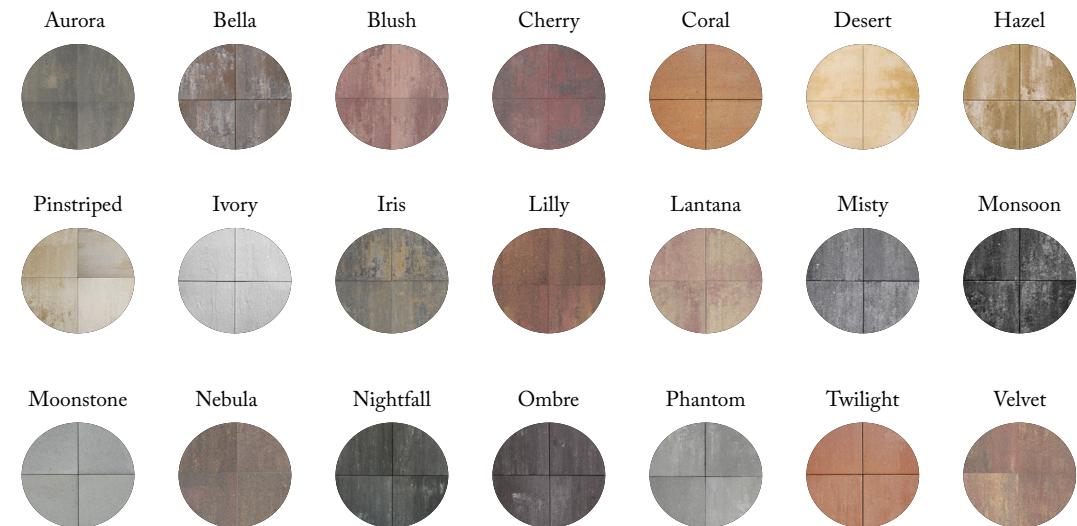

PATTERN OVERVIEW

Specification Per Pallet	Imperial	Metric
Cubing	92.96ft²	8.64m²
Approx.Weight	3695.30 Ibs	1676.16kg
Number of Row	6	
Coverage of Row	15.49 ft²	1.44m²

For an authentic look, each color option is composed of a variety of darker & lighter tones. Natural ingredients such as finely graded sand are present within the recipe to allow for a range in tones, veining and textures from one stone to another.

Unit Dimension mm

Height 80
Width 600
Length 600

JOINT WIDTH: VARIABLE
% OF SURFACE OPENING: Variable

www.duconodl.com